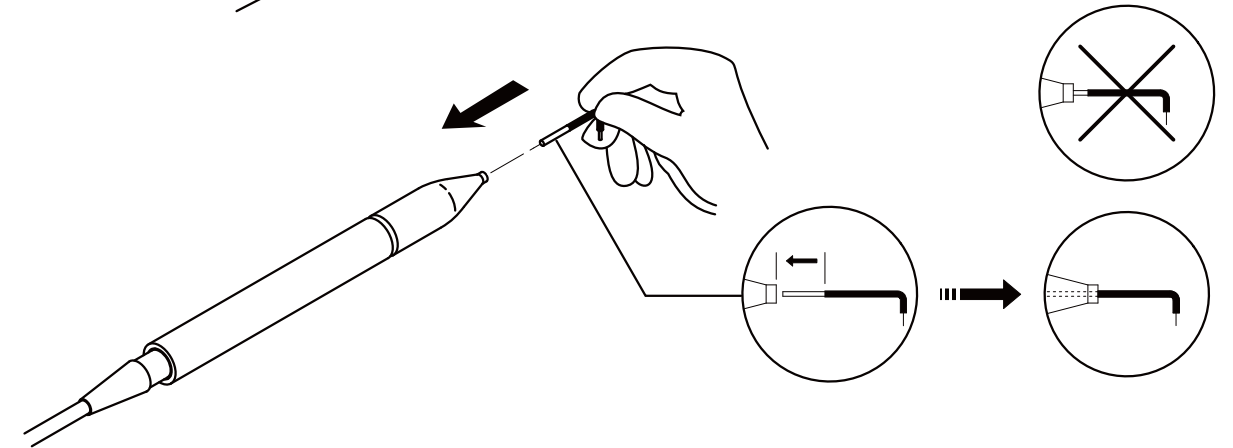

1

2

3

4

5

	6 - 8	3 - 4
	6 - 8	3 - 4
	6 - 8	3 - 4
	5 - 7	1 - 3

6