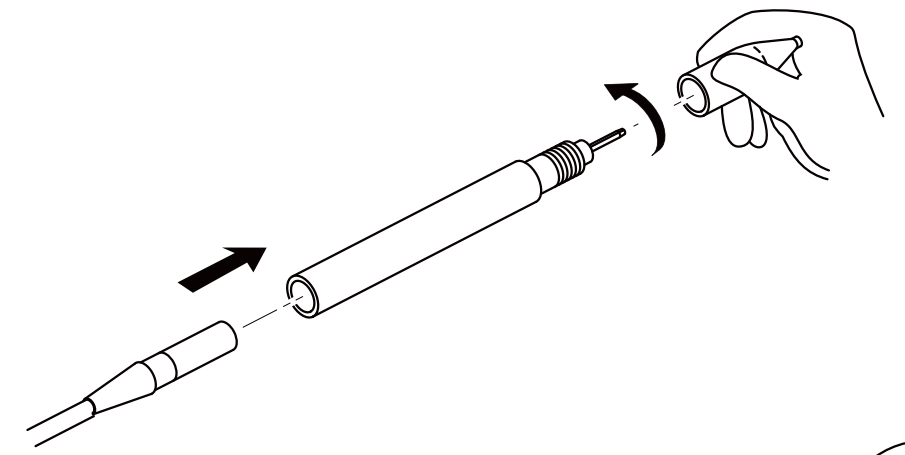

1

2

3

4

5

	6 - 8	3 - 4
	6 - 8	3 - 4
	6 - 8	3 - 4
	5 - 7	1 - 3

6