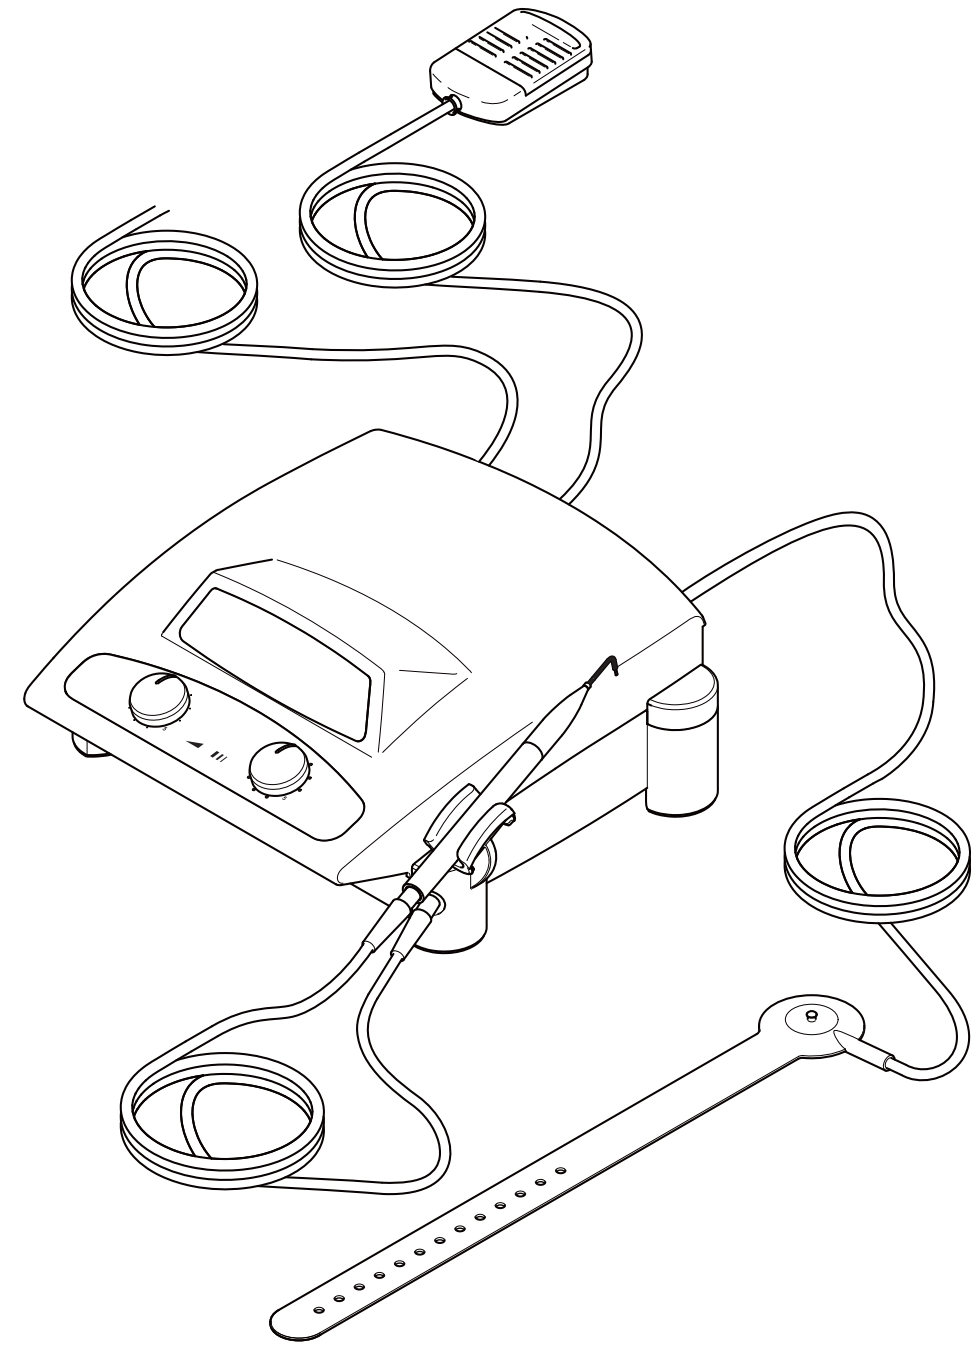

Quick Start

Download

Instructions For Use

SERVOTOME
Electrosurgery • Unit

QUICK START SERVOTOME | I57211 | V6 | (03) | 07/2016 | NE28Z020F

SATELEC S.A.S | A company of ACTEON Group
17 av. Gustave Eiffel | BP 30216 | 33708 MERIGNAC cedex | FRANCE
Tel + 33 (0) 556 34 06 07 | Fax + 33 (0) 556 34 92 92
E-mail : satelec@acteongroup.com | www.acteongroup.com